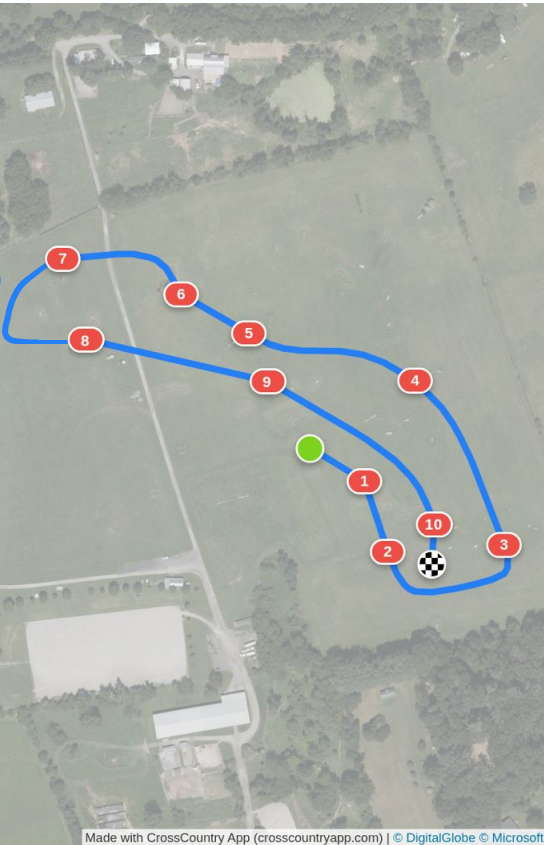

Full Moon Farm Starter

Efforts: 10
Untimed
Dangerous riding rules will be enforced

- 1 Tel pole
- 2 Roll top
- 3 Brown roll top
- 4 Log
- 5 White rails
- 6 Water or tel pole
- 7 Log
- 8 New roll
- 9 Striped ramp
- 10 Log