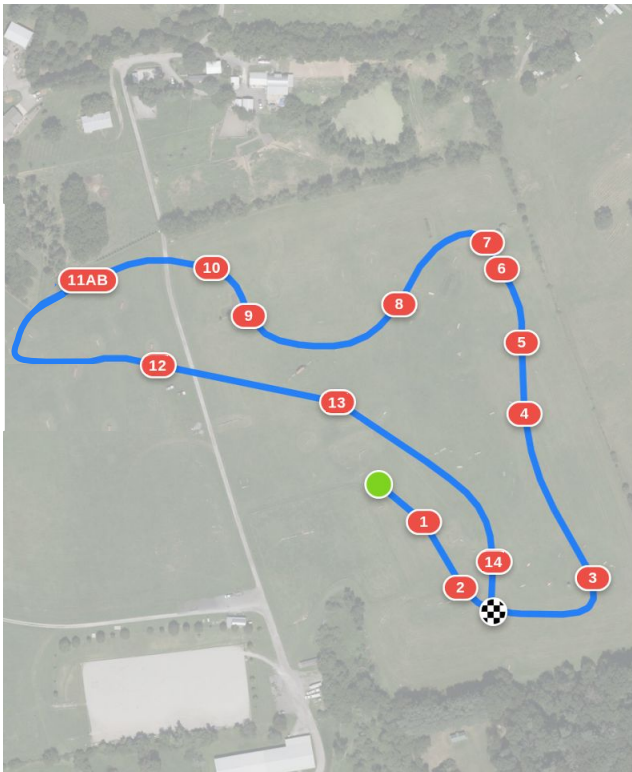

Full Moon Farm Beginner Novice

Efforts: 15

Untimed

*Dangerous riding rules will
be enforced*

- 1 Tel pole
- 2 House
- 3 Swiss roll
- 4 Tel pole table
- 5 Triple tel poles
- 6 Bank
- 7 Brush coop
- 8 Step table
- 9 Water
- 10 Red house
- 11AB Stumps to wall
- 12 Produce stand
- 13 Swiss roll
- 14 Cedar rails