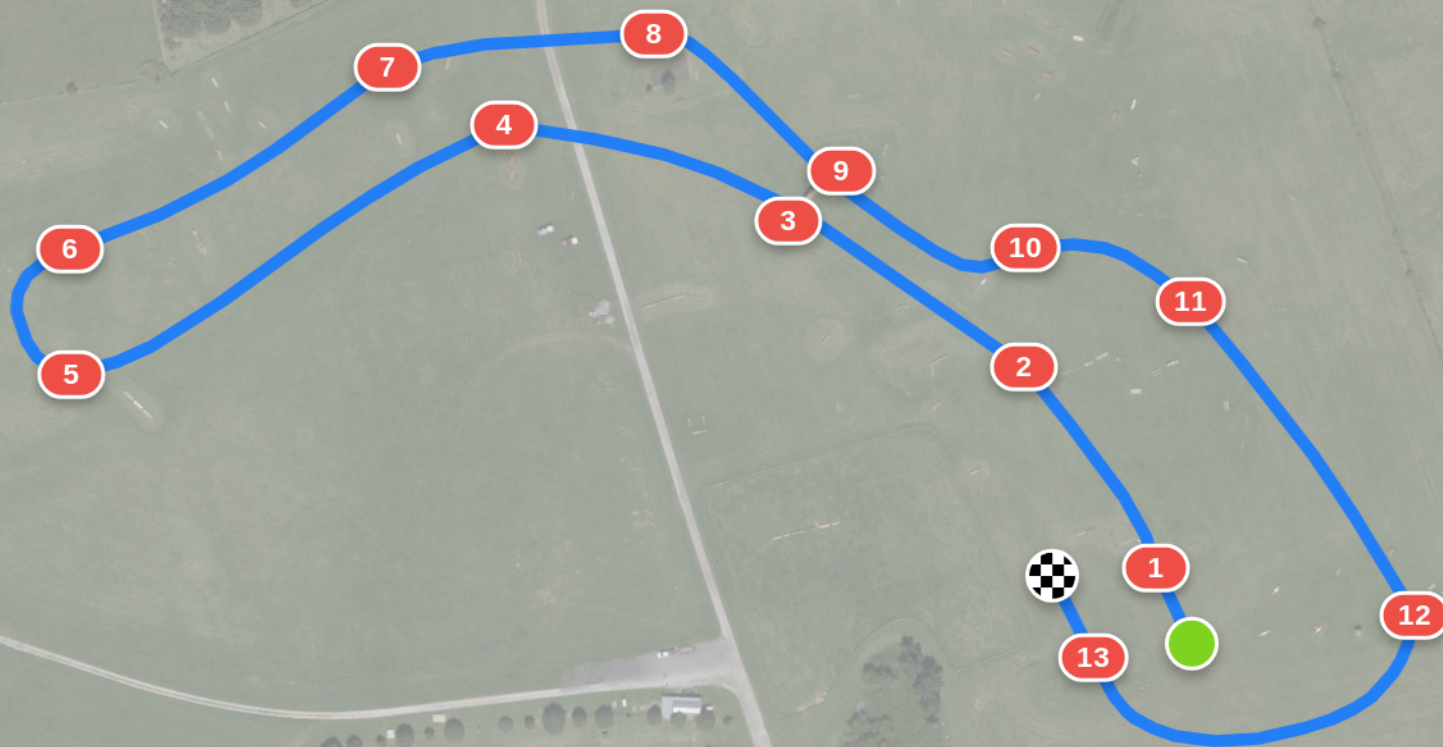

Full Moon Farm Starter

Efforts: 13

Distance: 1413 m

Speed:

- 1 Tel pole
- 2 Red and white roll
- 3 Log next to roof
- 4 Ramp
- 5 Log
- 6 Half roll
- 7 Log
- 8 Water or tel pole
- 9 White rail
- 10 Zigzag
- 11 Log
- 12 Grey bench
- 13 Brown roll

Scan for
interactive
maps